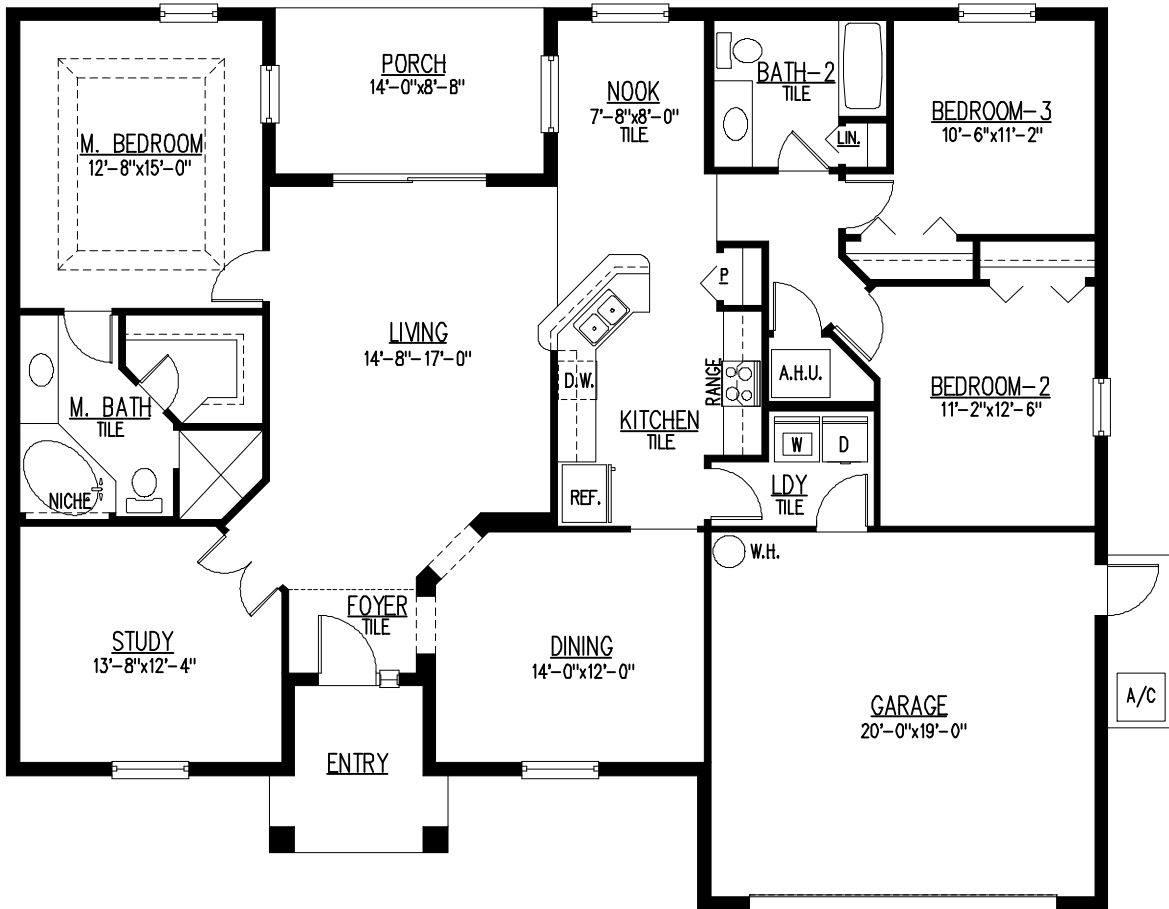

THE MANATEE

3 BEDROOM-2 BATH

SQUARE FOOT TABULATION

TOTAL LIVING AREA	1879
GARAGE	411
PORCH	121
ENTRY	68
TOTAL SQUARE FOOTAGE	2479